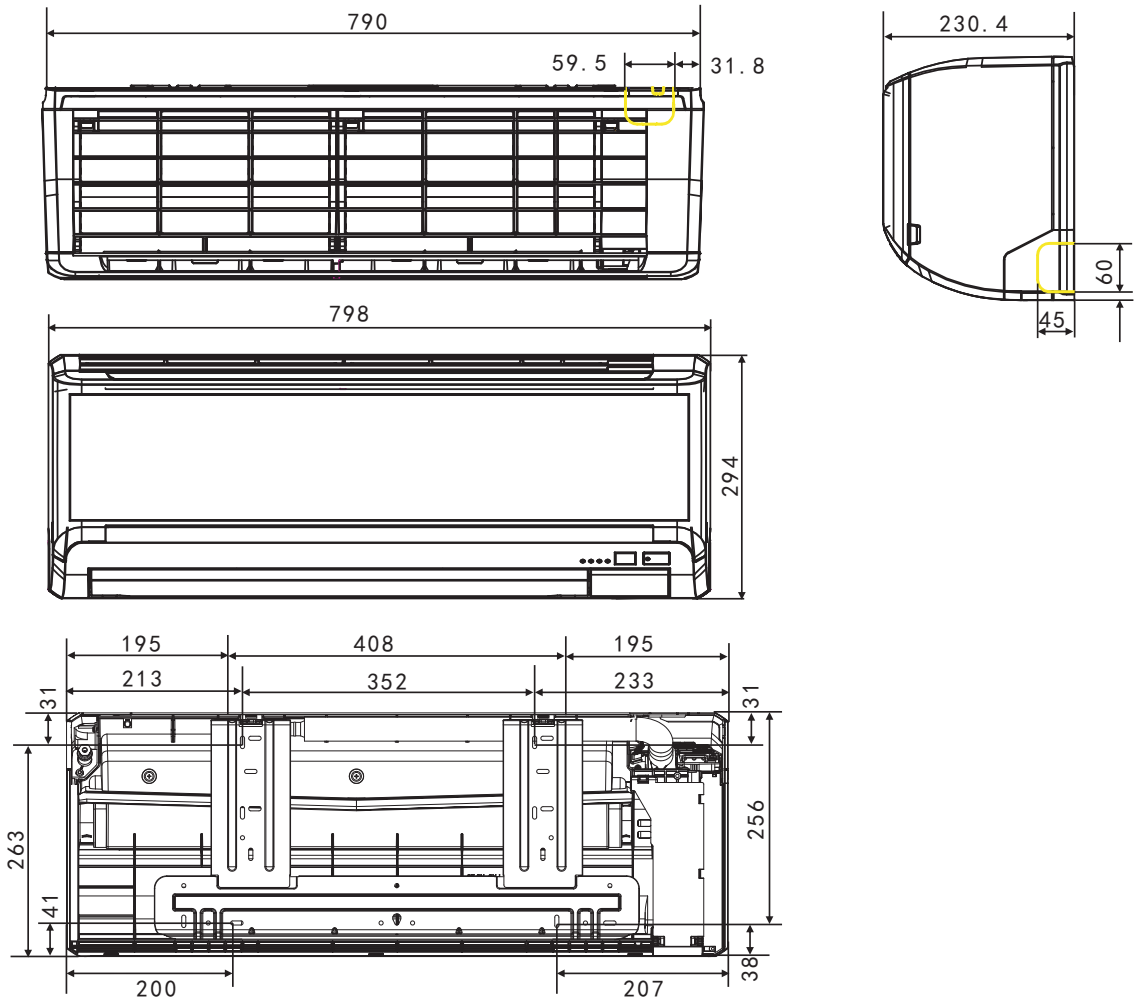

### Dimension

Indoor machine: SRK53QE3

Unit: mm

Outdoor machine: SRC53QE3

Unit: mm